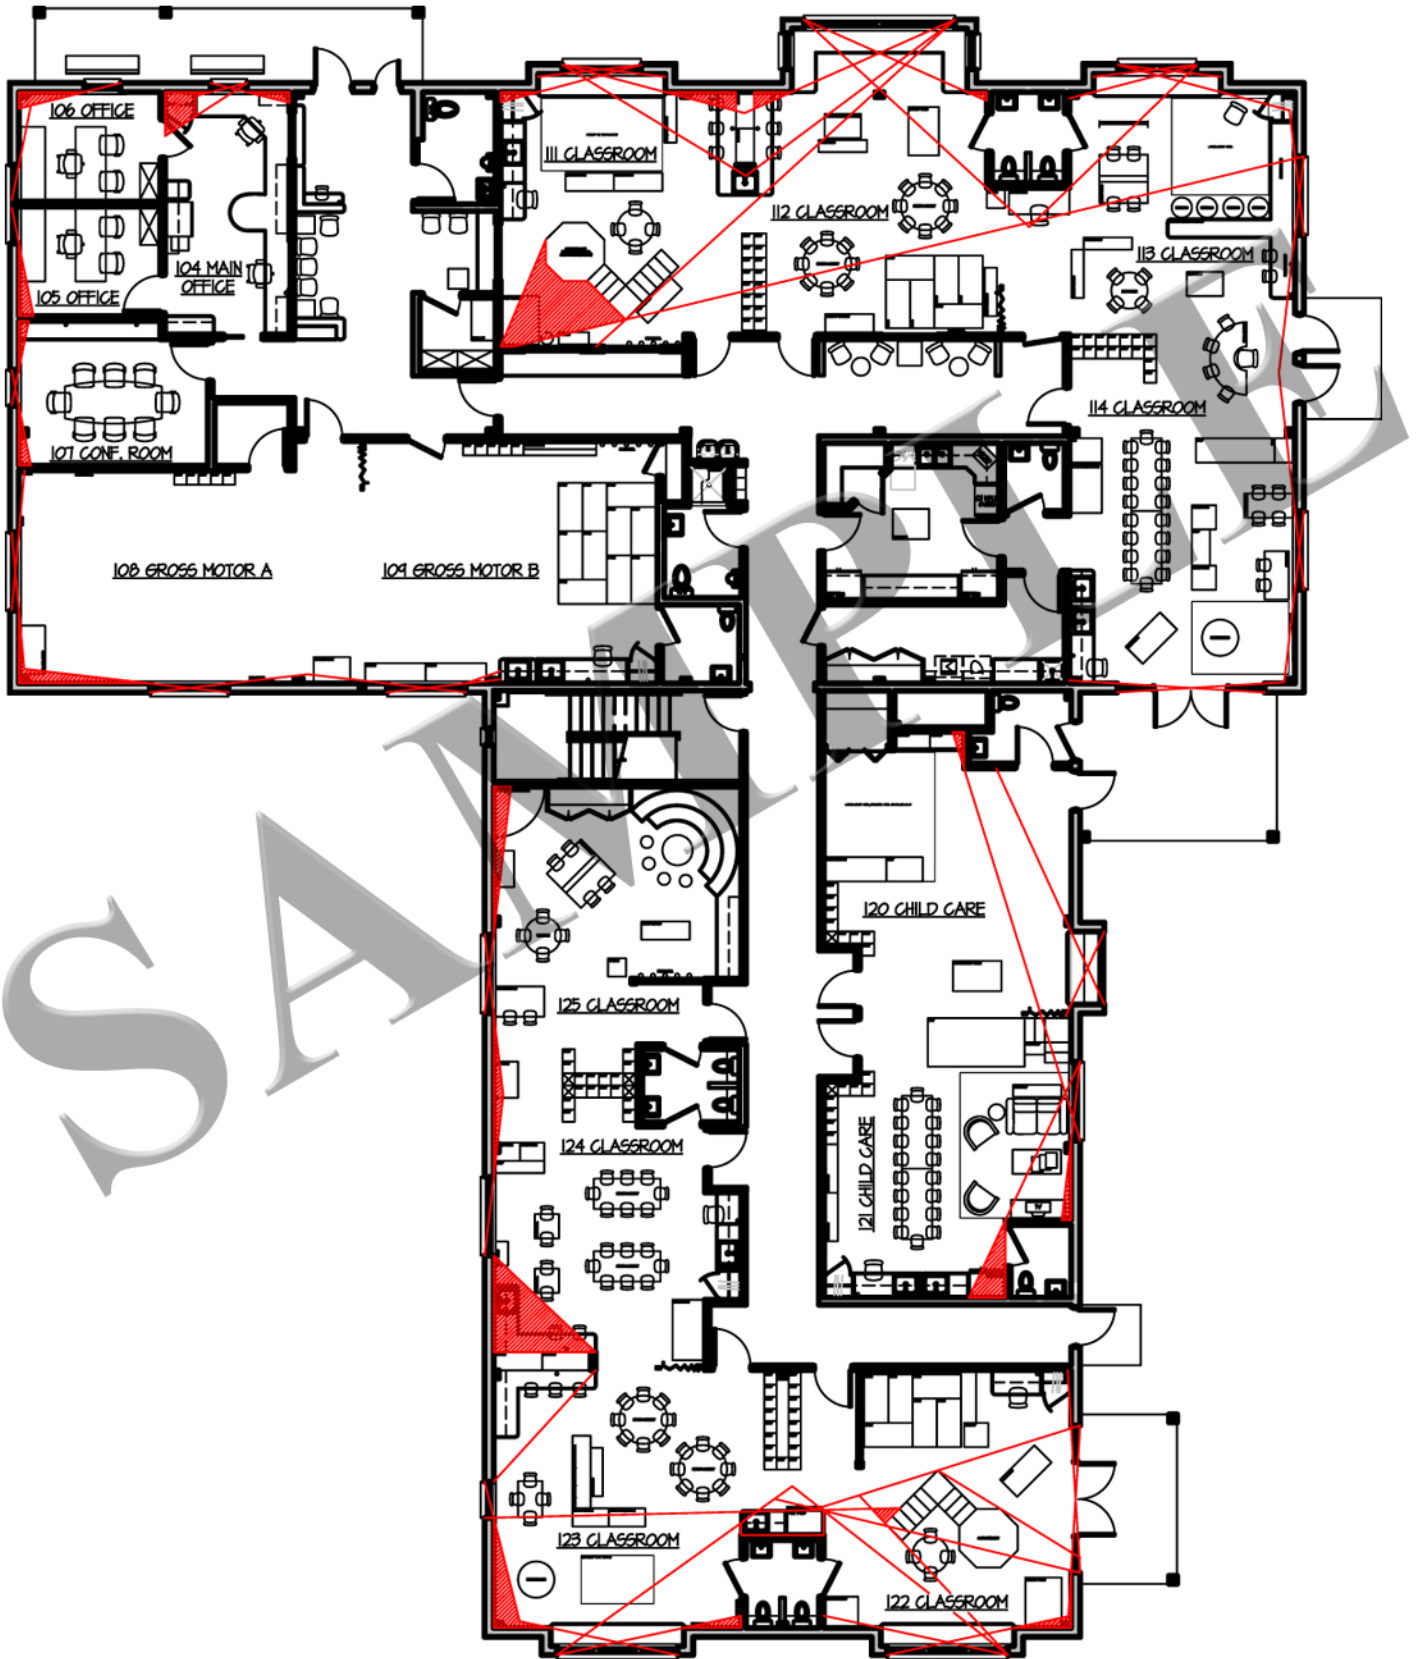

LEED-NC EQ Credit 8.2  
Daylight & Views, Views for 90% of Spaces

**KEY**

- AREAS WITHOUT ACCESS TO VIEWS  
(2.54% OF REGULARLY OCCUPIED SPACES)

GROWING HEARTS EARLY CHILDHOOD EDUCATION CENTER  
318 HARTZ ROAD  
FLEETWOOD, PA 19522